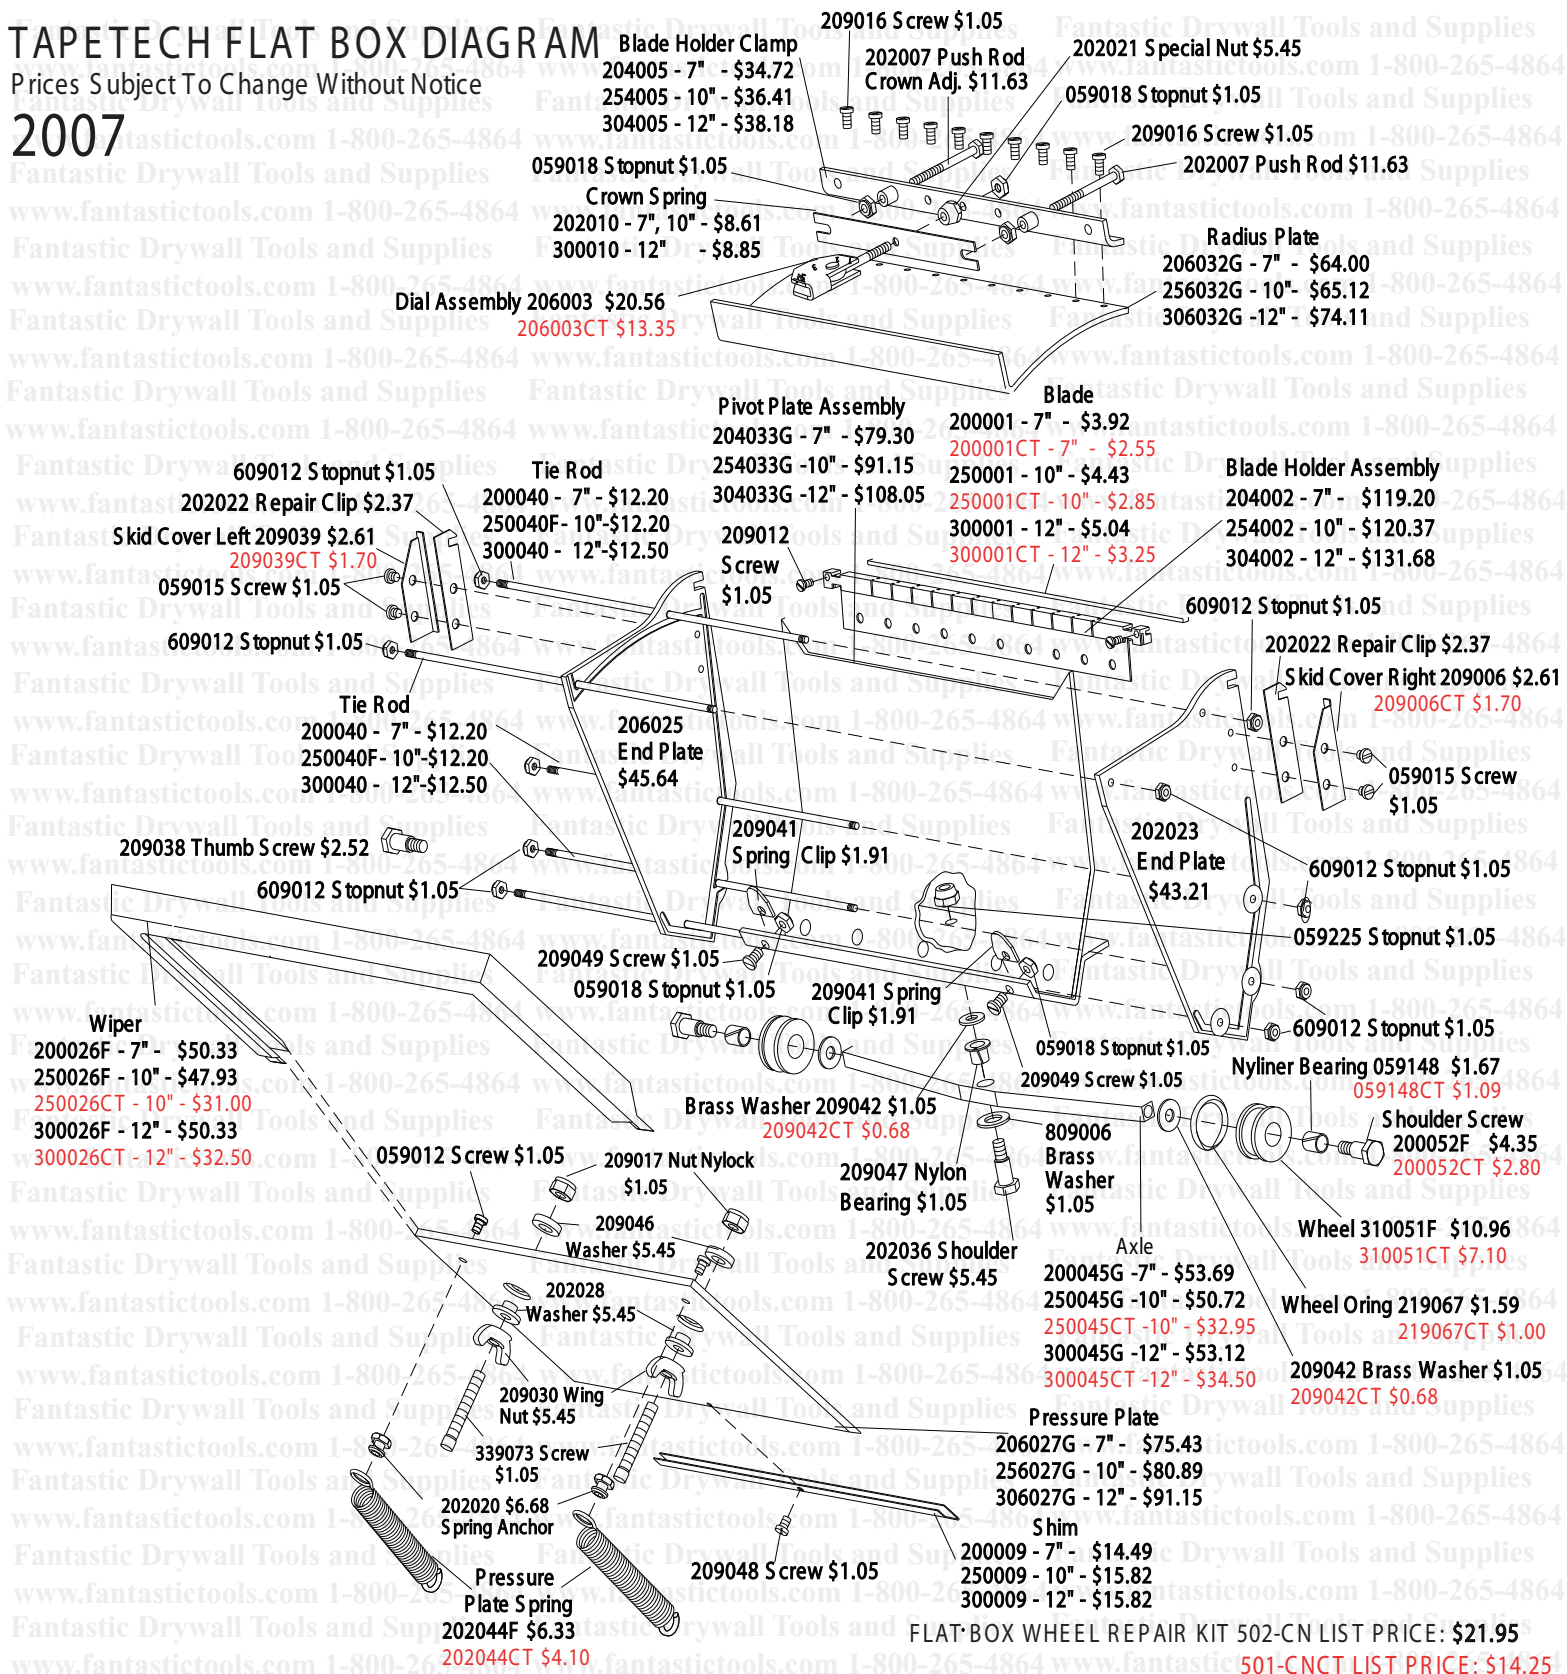

TAPETECH FLAT BOX DIAGRAM

Prices Subject To Change Without Notice

2007

7" FLAT BOX REPAIR KIT 501-C7 LIST PRICE: **\$18.47**
 501-C7CT LIST PRICE: **\$12.00**

Qty	Part Description	Part Number
3	7" Blade SS	200001
2	Skid Cover (Right Side)	209006
2	Skid Cover (Left Side)	209039

10" FLAT BOX REPAIR KIT 501-C10 LIST PRICE: **\$18.58**
 501-C10CT LIST PRICE: **\$12.05**

Qty	Part Description	Part Number
3	10" Blade SS	250001
2	Skid Cover (Right Side)	209006
2	Skid Cover (Left Side)	209039

FLAT BOX WHEEL REPAIR KIT 502-CN LIST PRICE: **\$21.95**
 501-CNCT LIST PRICE: **\$14.25**

Qty	Part Description	Part Number
2	Nyliner Bearing	059148
2	Shoulder Screw	200052F
2	#10 Brass Washer	209042
4	Flat Box O'ring	219067
2	Box Wheel	310051F

12" FLAT BOX REPAIR KIT 501-C12 LIST PRICE: **\$18.69**
 501-C12CT LIST PRICE: **\$12.15**

Qty	Part Description	Part Number
3	12" Blade SS	300001
2	Skid Cover (Right Side)	209006
2	Skid Cover (Left Side)	209039