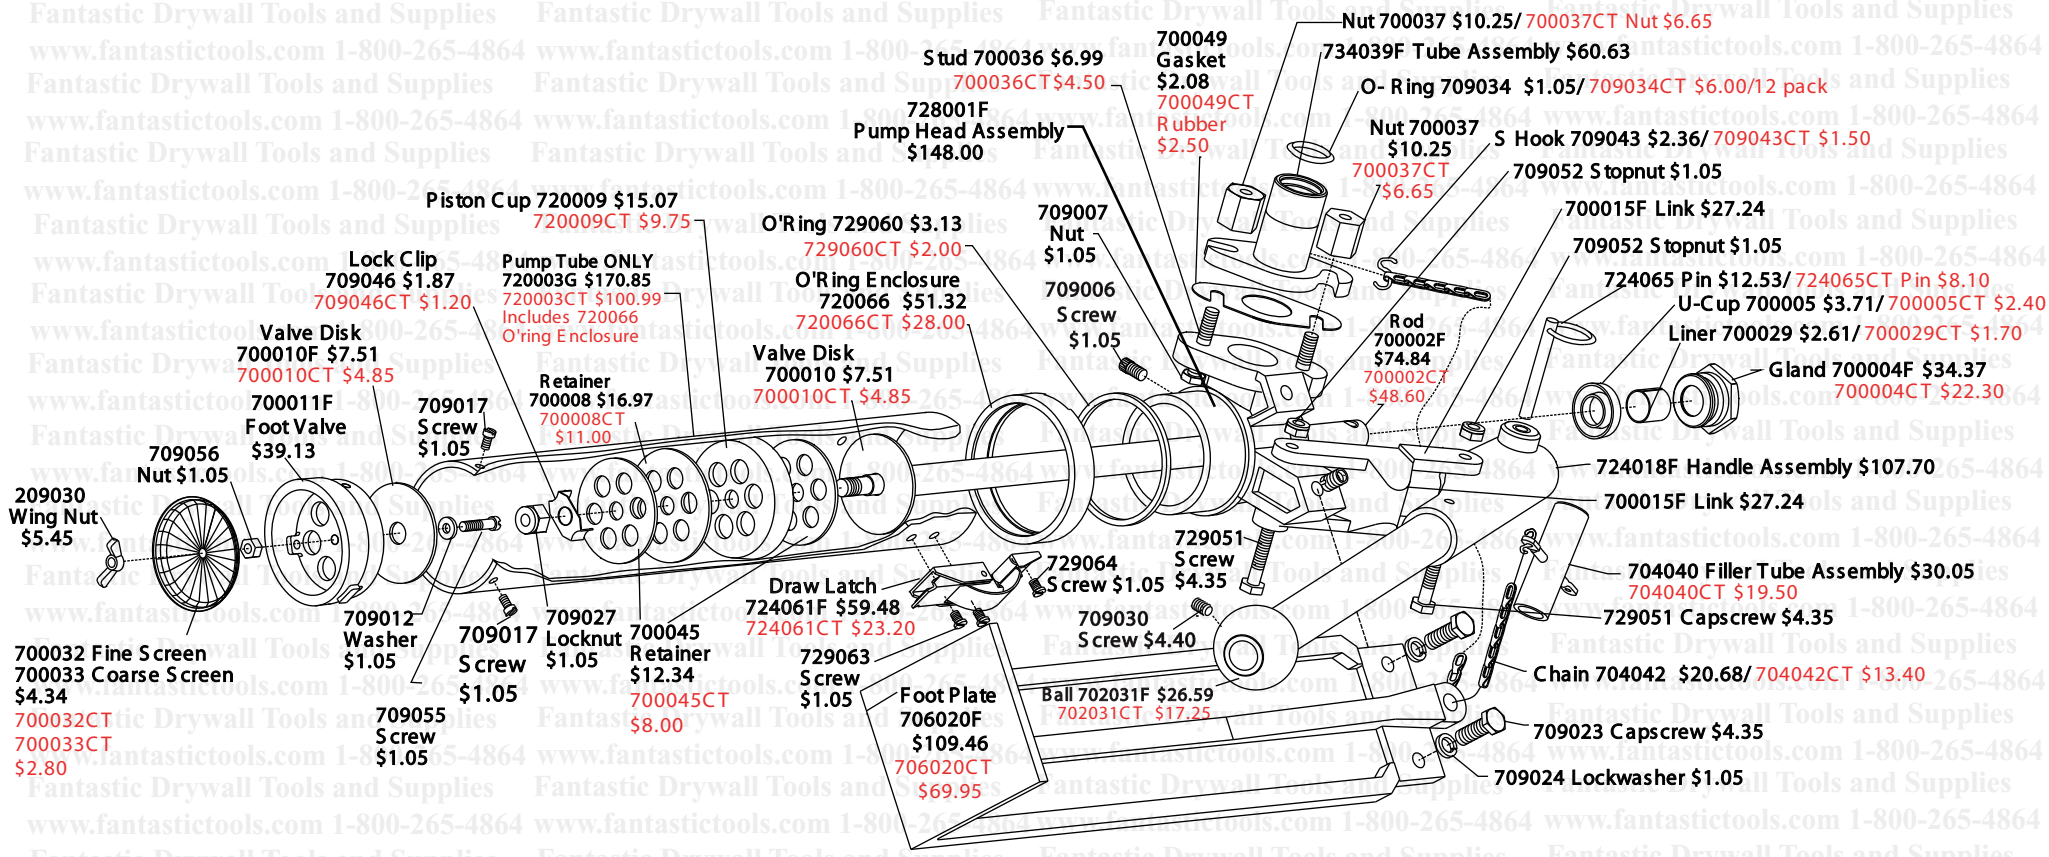

TAPETECH EASY CLEAN PUMP DIAGRAM

Prices Subject To Change Without Notice

2007

PUMP REPAIR KIT 501H LIST PRICE: \$18.65			PUMP REPAIR KIT 502H LIST PRICE: \$28.55			PUMP REPAIR KIT 503H LIST PRICE: \$66.10		
Qty	PART DESCRIPTION	PART NUMBER	Qty	PART DESCRIPTION	PART NUMBER	Qty	PART DESCRIPTION	PART NUMBER
2	SCREEN FINE MESH	700032F	1	U-CUP	700005	2	SMALL PISTON CUP RETAINER	700045
2	SCREEN COURSE MESH	700033F	1	PISTON CUP	700009	1	LARGE PISTON CUP RETAINER	700008
2	GASKET	700049	2	VALVE DISC	700010F	1	FLAPPER VALVE DISC	700010
2	FILLER O'RING	709034	1	BUSHING LINER	700029	1	RUBBER PISTON CUP	700009
						1	HOLE LOCATING LOCK CLIP	709046