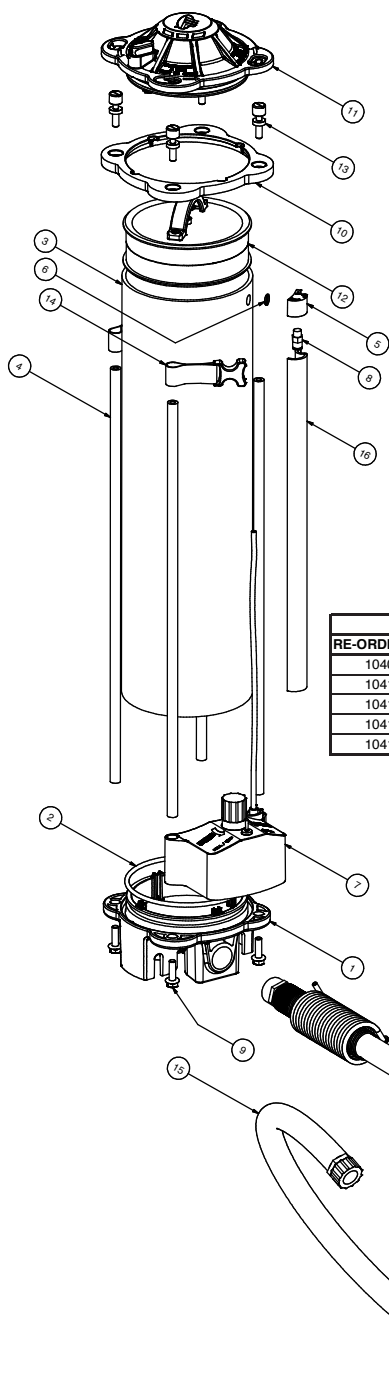

# Replacement Parts / Partes de repuesto / Pièces de rechange

DET.	QTY.	DESCRIPTION	RE-ORDER NO.
1	1	BOTTOM CAP	-
2	2	CAP O-RING	-
3	1	TANK	-
4	4	TIE ROD	-
5	1	TANK AIR MANIFOLD	-
6	1	TANK AIR MANIFOLD O-RING	-
7	1	PNEUMATIC ASSEMBLY	10404
8	1	AIR TUBE FITTING	-
9	4	BOTTOM CAP BOLT	-
10	1	TOP CLAMPING CAP	-
11	1	TOP CAP ASSEMBLY	10403
12	1	PISTON ASSEMBLY	10402
13	4	TOP CAP CLAMPING STUD	10408
14	2	BACKPACK TANK STRAP	10411
15	1	MUD HOSE ASSEMBLY	10406
16	1	AIR TUBE COVER	-
17	1	FILL HOSE ASSEMBLY	10407
18	1	BACKPACK ASSEMBLY	10401

OTHER RE-ORDER ITEMS		
RE-ORDER NO.	DESCRIPTION	PARTS INCLUDED
10409	MUD HOSE BARBED FITTING	-
10410	TOTAL HOSE KIT	MUD & FILL HOSE ASSEMBLIES
10412	SHARPSHOOTER 2.0 FILL PLUG KIT	PLUG, CAP, O-RING, & RETAINING RING
10413	SEAL KIT	(2) CAP O-RINGS & (2) PISTON SEALS
10415	REPLACEMENT CAPS	(2) CAPS