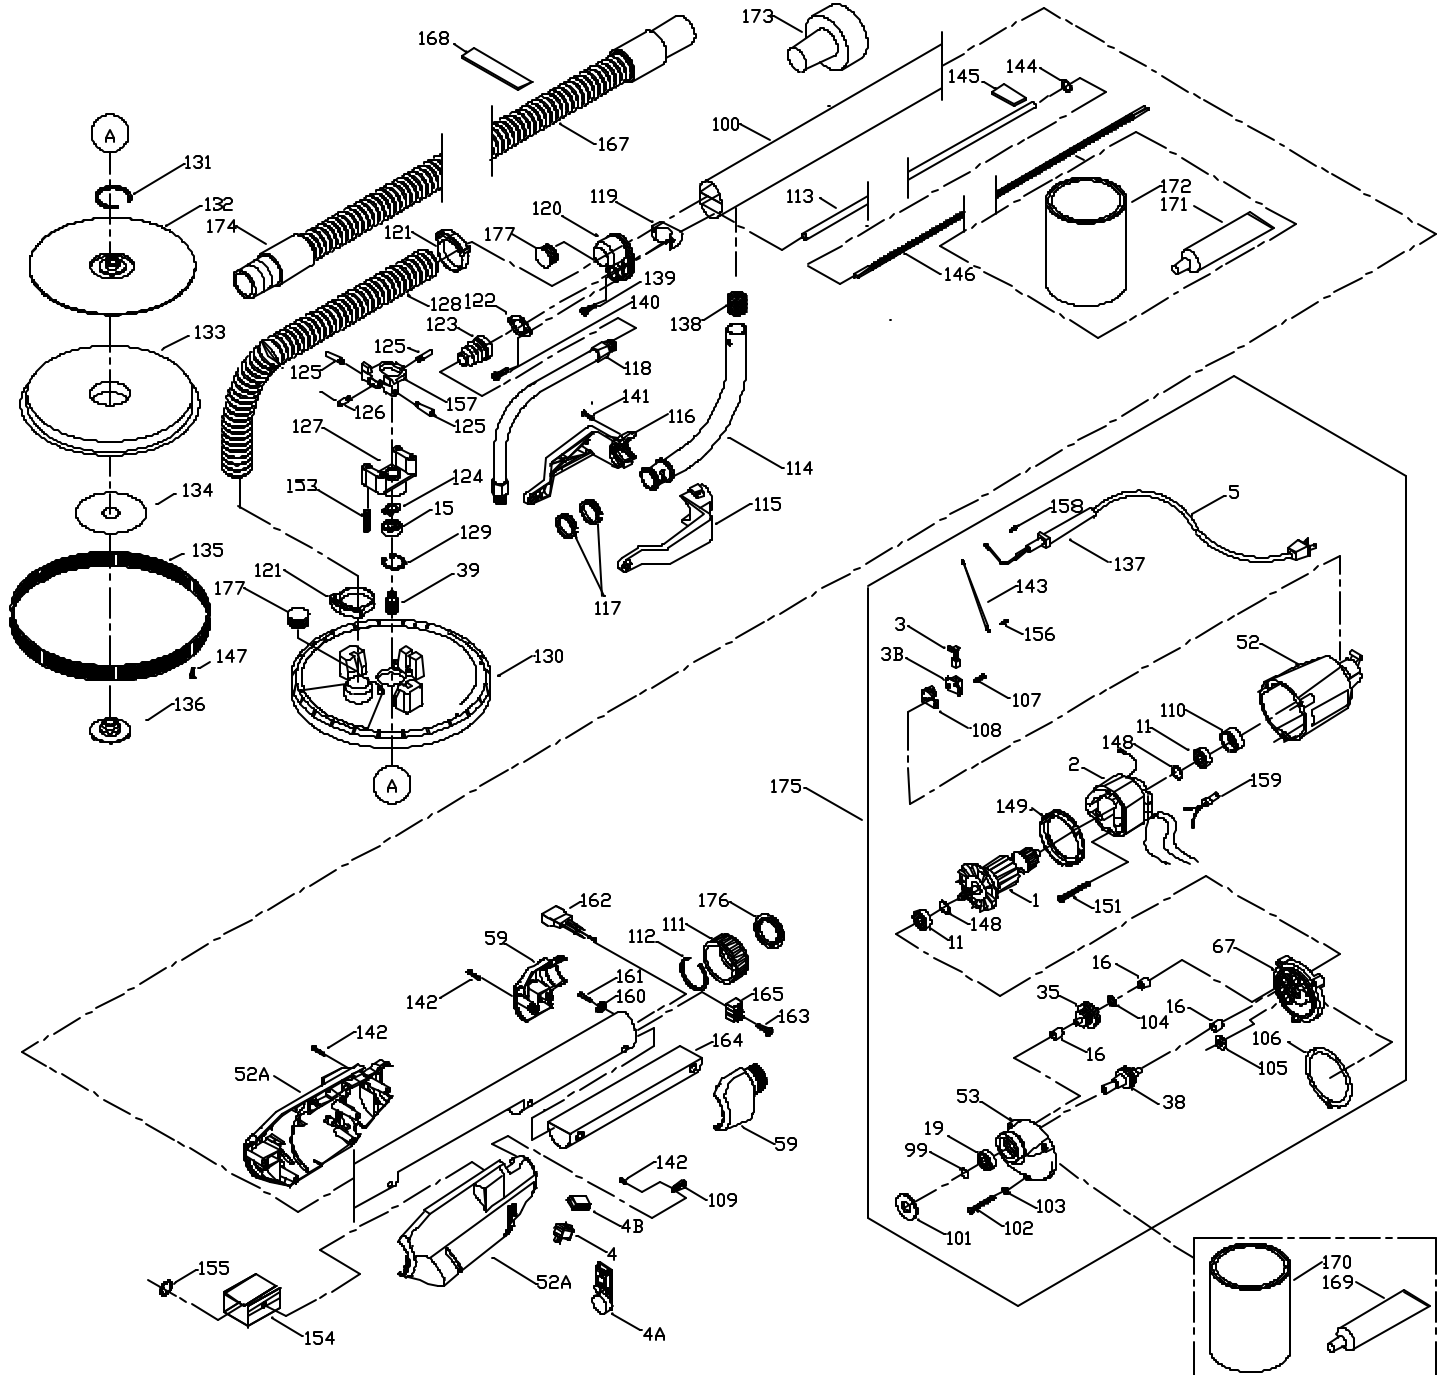

PORTER-CABLE

DRYWALL SANDER

WARNING: Electrical repairs should only be attempted by trained repairmen. Contact the nearest Porter-Cable Service Center or other competent repair center.

7800
7801

7800

7801

Ref.	No.	Part No.	Description
	1	899519	Armature 120V 7800 T2, 7801
		877753	Armature, 7800 T1, 120V
		885333	Armature, 230V
		896939	Armature, 100V
	2	900134	Field 120 V 7800 T2
		899520	Field 120 V 7801
		877754	Field 120V 7800 T1
		885332	Field, 230V T1
		899569	Field 230V T2
		896940	Field 100V
	3	869734	Brush, 100V, 120V, 230V T1
		899568	Brush 230V T2
	3B	869691	Brush Holder
	4	887453	On / Off Switch, 100V, 120V
		887454	On / Off Switch, 230V
	4A	877723	Variable Speed Control, 7800, 100V, 120V
		882209	Variable Speed Control, 230V
	4B	877797	Dust Cover
	5	877781	Cord Assy., Incl. Ref. 137, 100V, 120V
		882018	Cord Assy., 230V
	11	855216	Bearing 120V & 230V 7800 T2, 7801
		855284	Bearing 100V 7800, 120V & 230V 7800 T1
	15	694147	Bearing
	16	693808	Needle Bearing
	19	883096	Bearing
	35	697674	Idler Gear Assy.
	38	877787	Spindle Gear Assy.
	39	877737	Spindle
	52	876677	Motor Hsg, Incl. Ref. 110
	52A	877743	Hsg Set, 7800
		899534	Hsg Set, 7801
	53	886654	Gear Hsq, Incl. Ref. 13
	59	885163	Vacuum Adapter Hsq, Set
	67	697684	Intermediate Plate
	99	859769	Snap-Ring
	100	877711	Main Tube, 100V, 120V
		885331	Main Tube & Nut Assy., 230V
	101	877713**	Foam Seal - CF
	102	694015	Screw
	103	802648	Washer
	104	848741	Washer
	105	852714	Slinger
	106	697203	Gasket
	107	864136	Screw
	108	811490	Insulator
	109	861434	Cord Clamp
	110	694432	Bearing Mount
	111	877772	Hose Clamp Nut
	112	877771	Clamp Ring, 7800
	113	877774	Guide Tube
	114	877729	Support Tube
	115	881951	Left Support Arm
	116	881943	Right Support Arm
	117	877730	Nylon Bushing
	118	887979	Casing
	119	877733	Tube Clamp Plate
	120	889303	Tube Support Hsq
	121	884843	Hose Clamp, 7800
	122	879737	Clamp Plate
	123	879772**	Bellows
	124	844571	Snap-Ring
	125	879685	Guide Pin (Long)
	126	879686	Guide Pin (Short)
	127	899234	Support Hsg 7800 T2, 7801 Incl.: Ref. 129
		877735	Support Hsq, 7800 T1
	128	877740	Hose, 7800
	129	859382	Retaining Ring 7800 T2, 7801
		877731	Snap-Ring, 7800 T1
	130	887492	Pad Hsq
	131	696667	Snap-Ring
	132	881789	Back-Up Pad