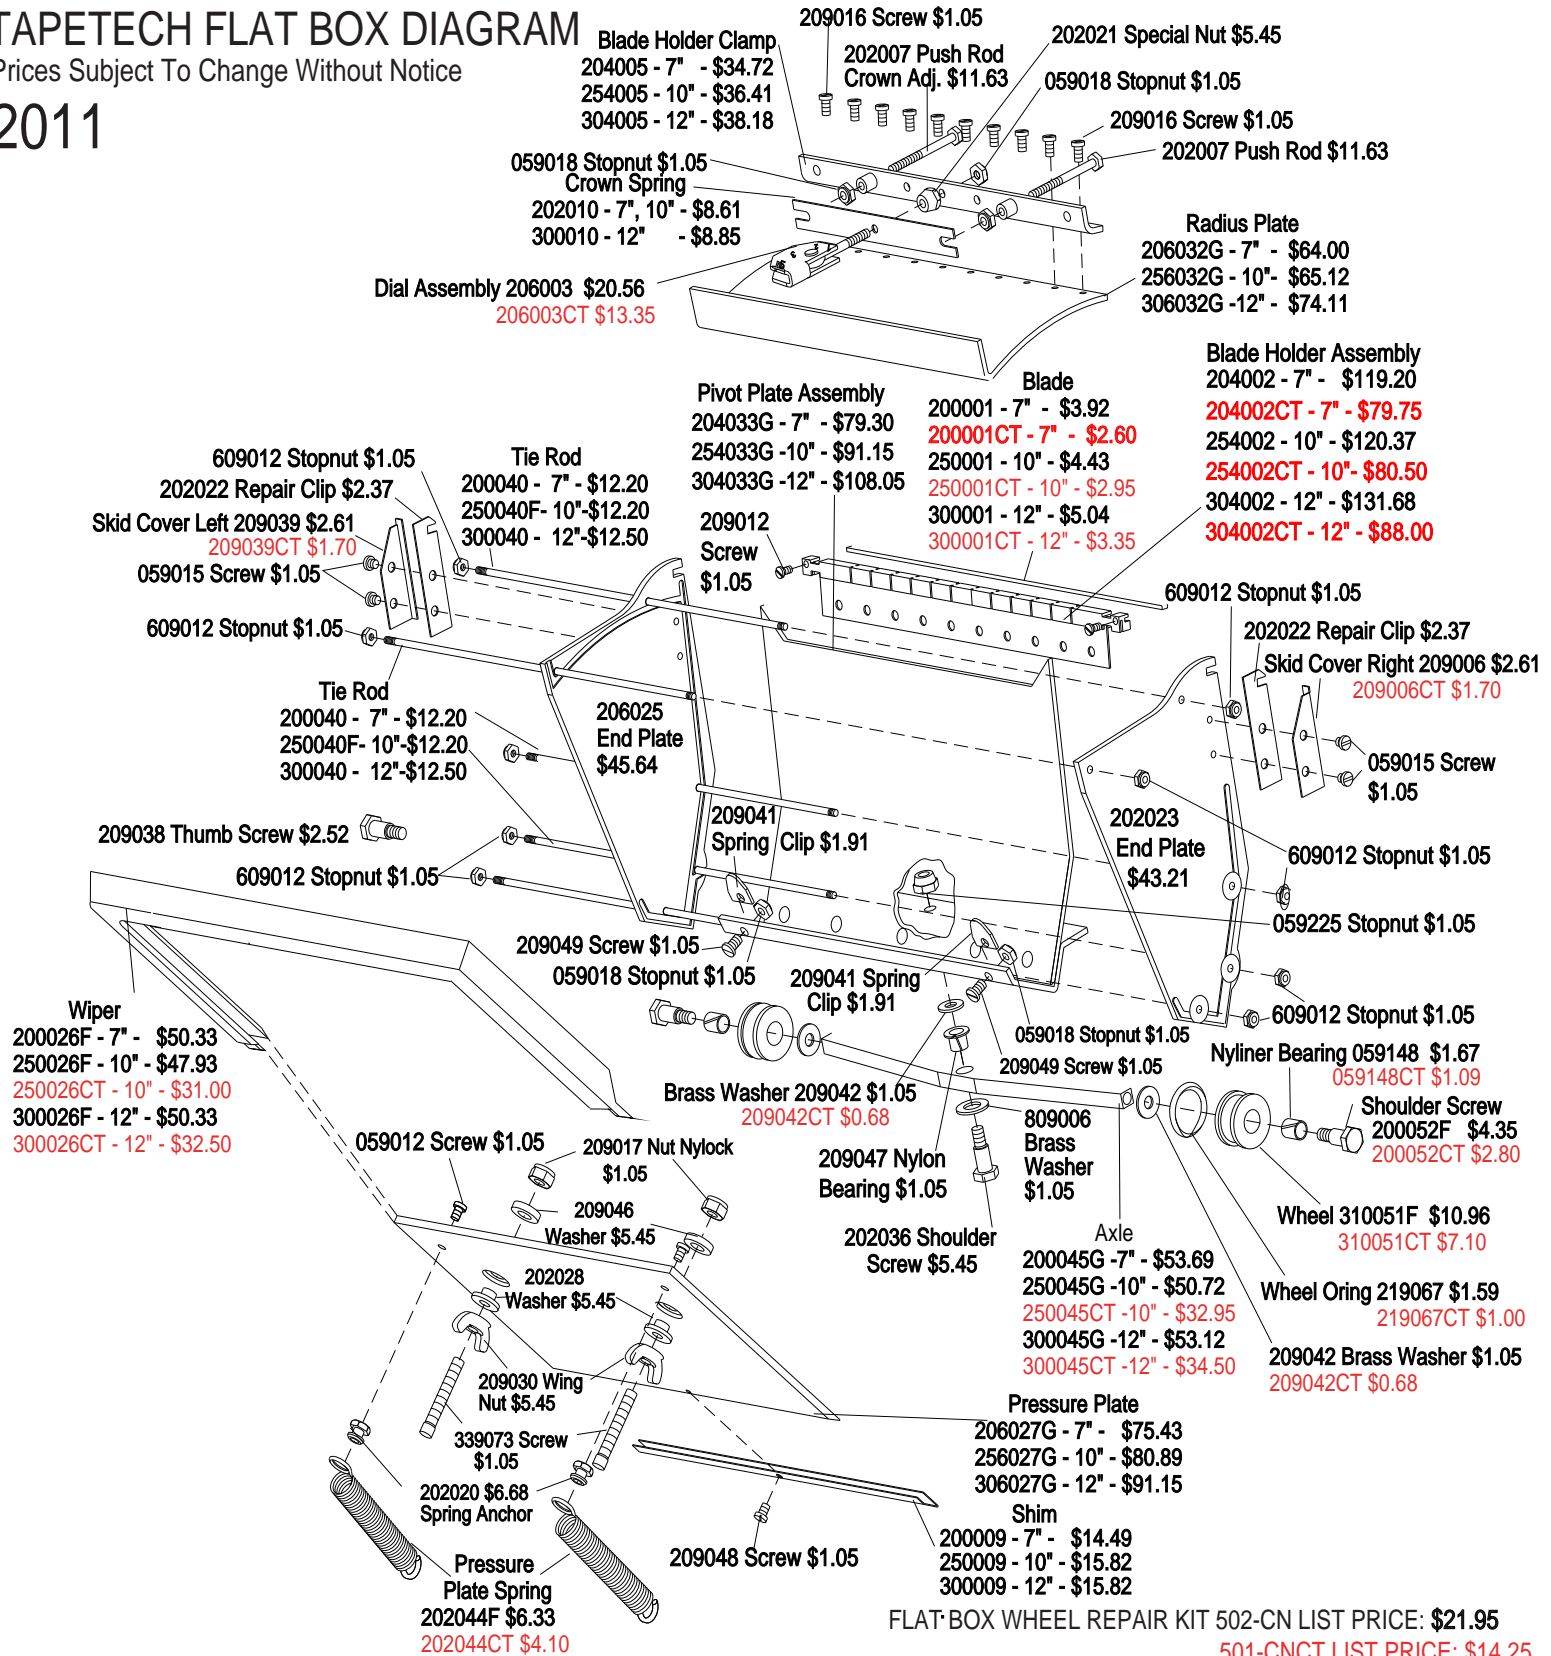

TAPETECH FLAT BOX DIAGRAM

Prices Subject To Change Without Notice

2011

7" FLAT BOX REPAIR KIT 501-C7 LIST PRICE: **\$18.47**
501-C7CT LIST PRICE: \$12.00

Qty	Part Description	Part Number
3	7" Blade SS	200001
2	Skid Cover (Right Side)	209006
2	Skid Cover (Left Side)	209039

10" FLAT BOX REPAIR KIT 501-C10 LIST PRICE: **\$18.58**
501-C10CT LIST PRICE: \$12.05

Qty	Part Description	Part Number
3	10" Blade SS	250001
2	Skid Cover (Right Side)	209006
2	Skid Cover (Left Side)	209039

12" FLAT BOX REPAIR KIT 501-C12 LIST PRICE: **\$18.69**
501-C12CT LIST PRICE: \$12.15

Qty	Part Description	Part Number
2	Nyliner Bearing	059148
2	Shoulder Screw	200052F
2	#10 Brass Washer	209042
4	Flat Box O'ring	219067
2	Box Wheel	310051F